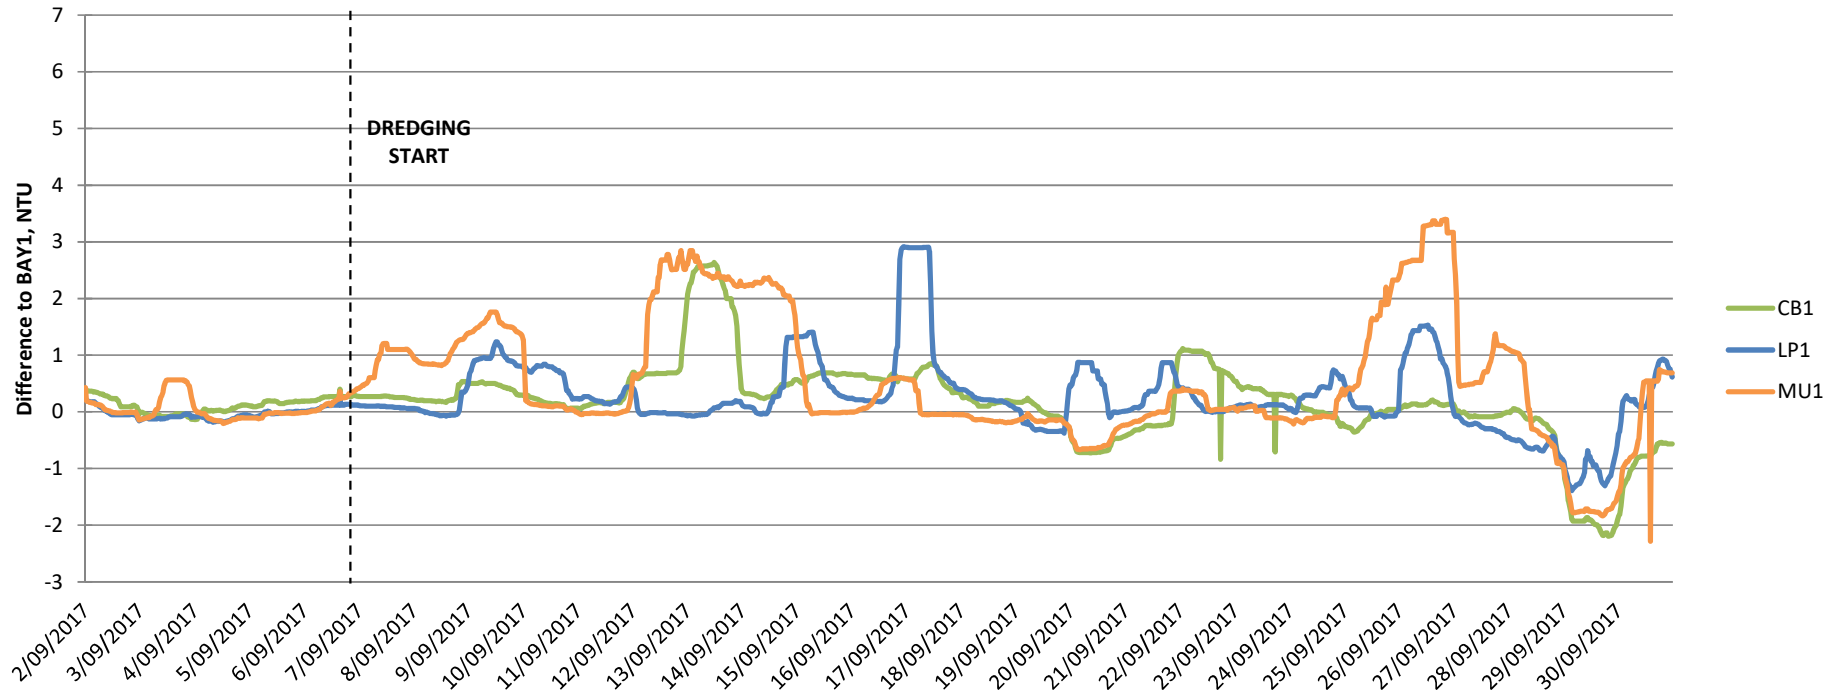

24hr Turbidity (NTU), rolling median

24hr Turbidity (NTU), rolling median

24hr Turbidity (NTU), rolling median