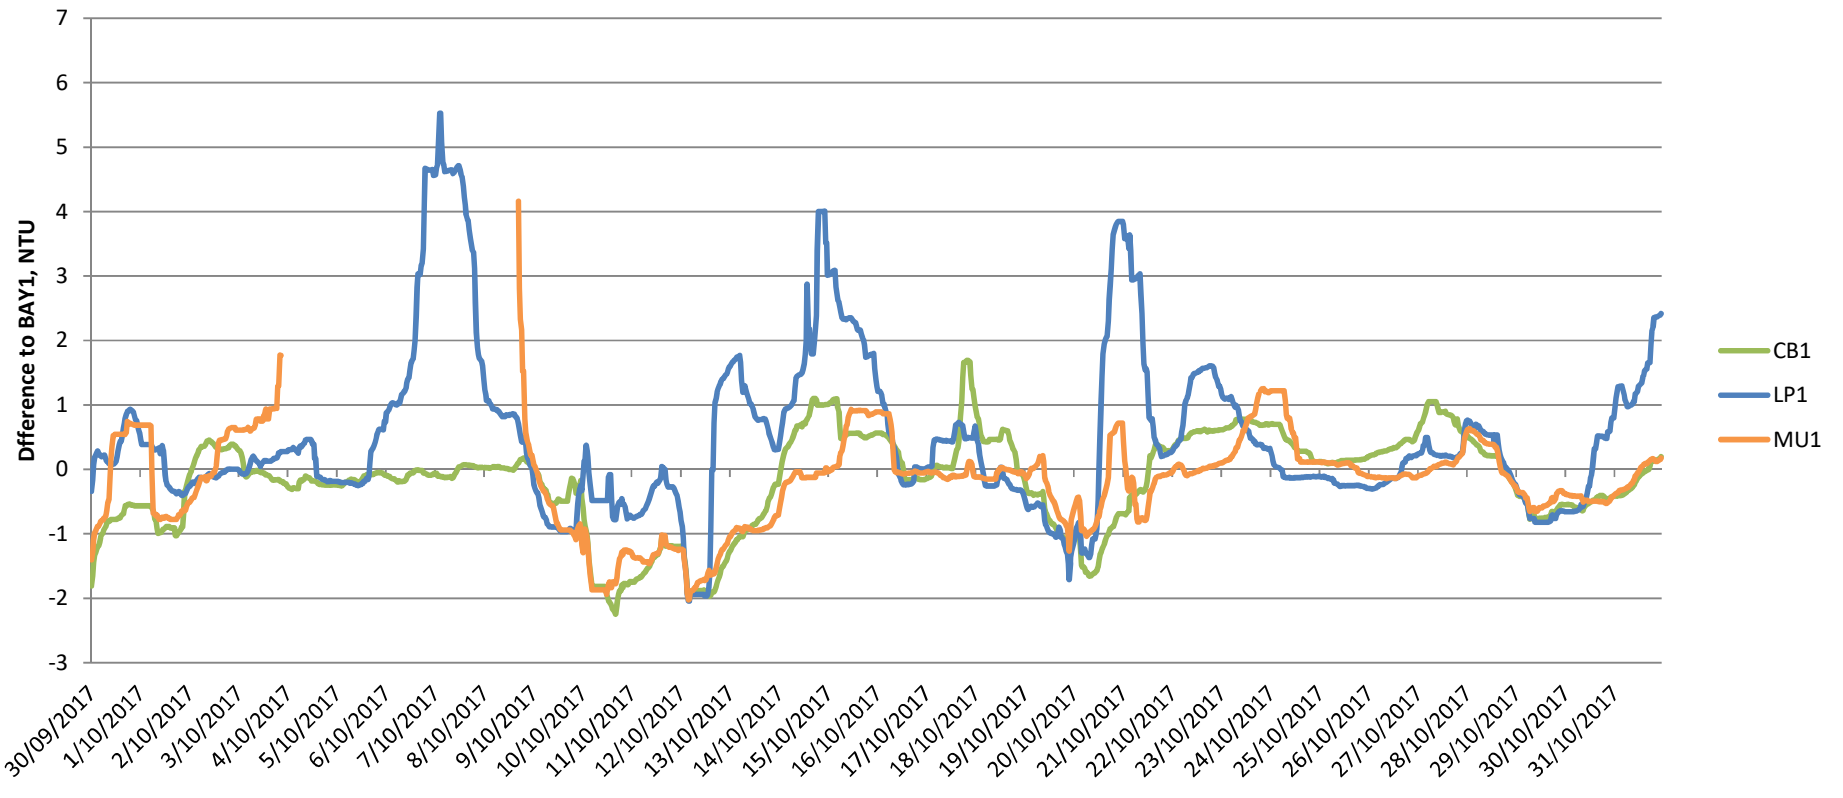

24hr Turbidity (NTU), rolling median

24hr Turbidity (NTU), rolling median

24hr Turbidity (NTU), rolling median