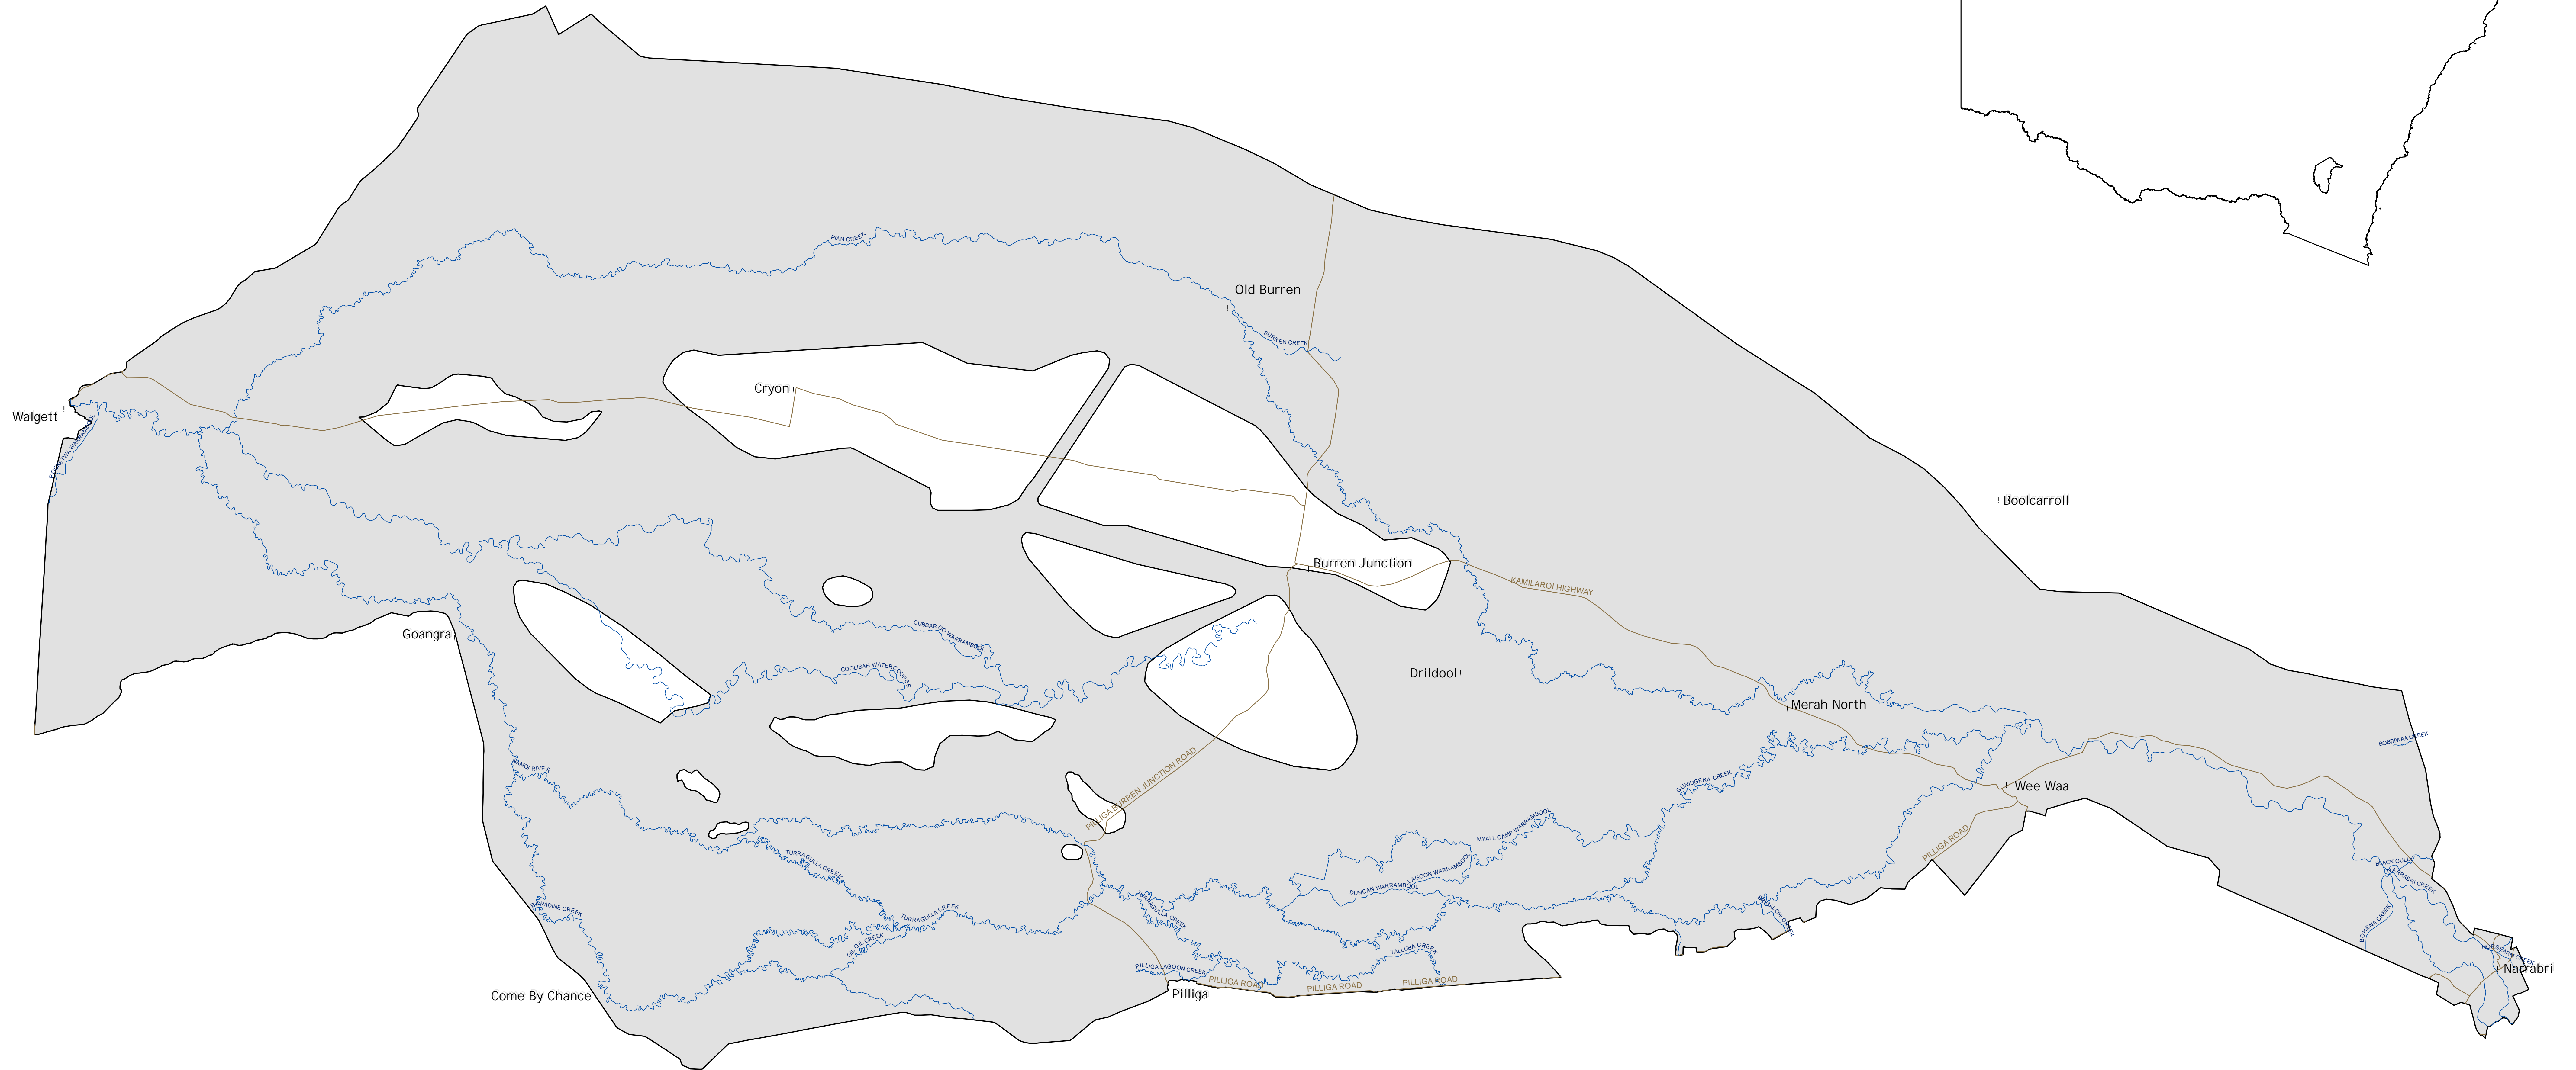

LOCALITY MAP

Legend

-  Town/Locality
-  River/Creek
-  Road
-  Lower Namoi Valley Floodplain

Floodplain Management Plan Map
(FMP021_Version 1)

FLOODPLAIN MANAGEMENT PLAN FOR THE
LOWER NAMOI VALLEY FLOODPLAIN 2020