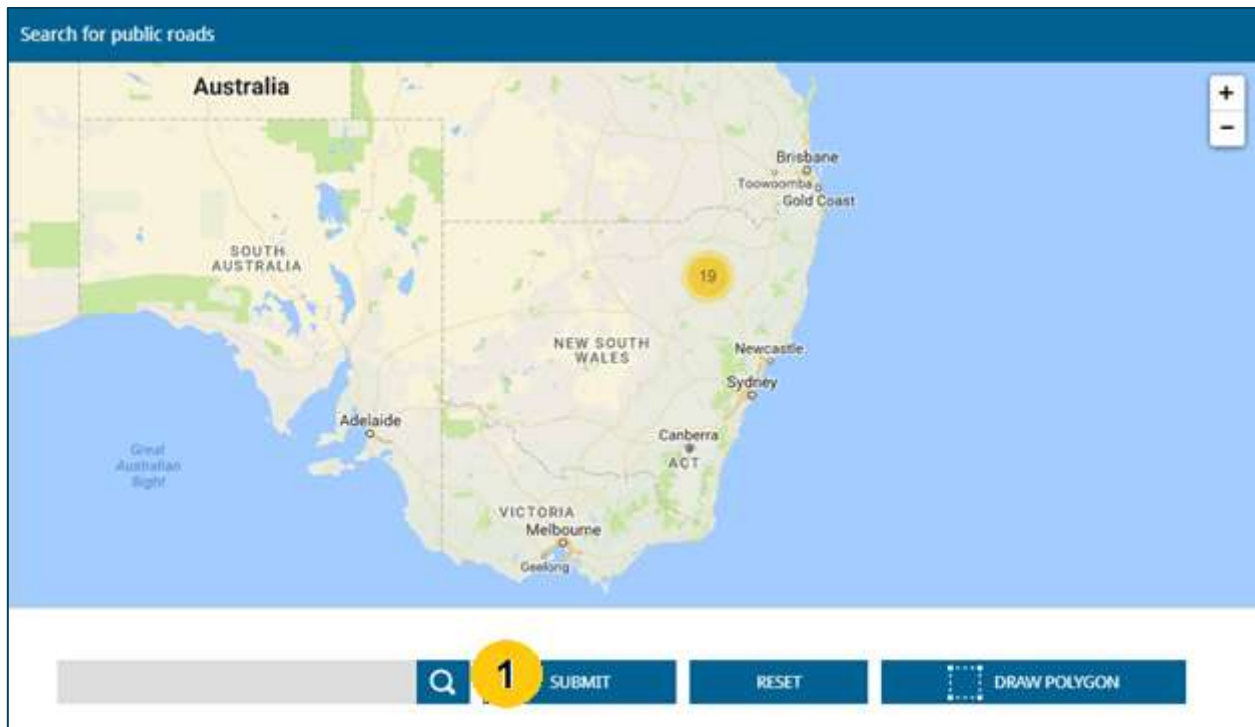

How to search for public roads advertisements

July 2018

Figure 1: The advertisement search facility

You may now search online for advertisements for proposed road closures that are within the 28 day submission period. A text only version of this notice will also be advertised in a local newspaper.

There are some limitations to this search function. It does not include local Council road closures or advertisements that have passed the 28 day close of submissions date.

How to search

1. Click 'Submit' and you will see all current roads notices live within the 28 day submission period.
2. The table below will 'show all', with the notice listing based on which submission will expire first, meaning the oldest will appear at the top of the table.
3. You are able to filter your search by hitting the triangle shaped toggle keys on the columns on the table or by typing a keyword in to the text box (such as Walgett) and hitting submit.
4. The road description shows you details of the road at a glance to help you identify the road you are interested in. Click or tap on the linked road and more detail will appear.
5. You can hover over the map and the image will zoom. For a full size map click 'print this advert' on this tab.
6. You may download the full text advertisement if you click on the middle tab 'Full advertisement'.
7. You may choose the final tab, which has details of what to consider including when making a submission.